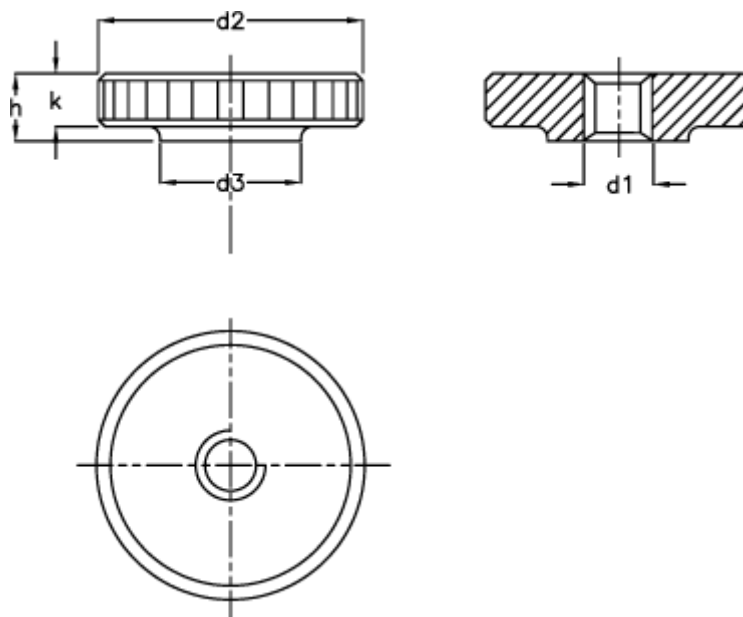

Article number: 20702512

Description: E+G flat knurled nut
DIN 467-M12

Measures

$d_1 = M12$

$d_2 = 40$

$d_3 = 22$

$h = 12$

$K = 10.0$